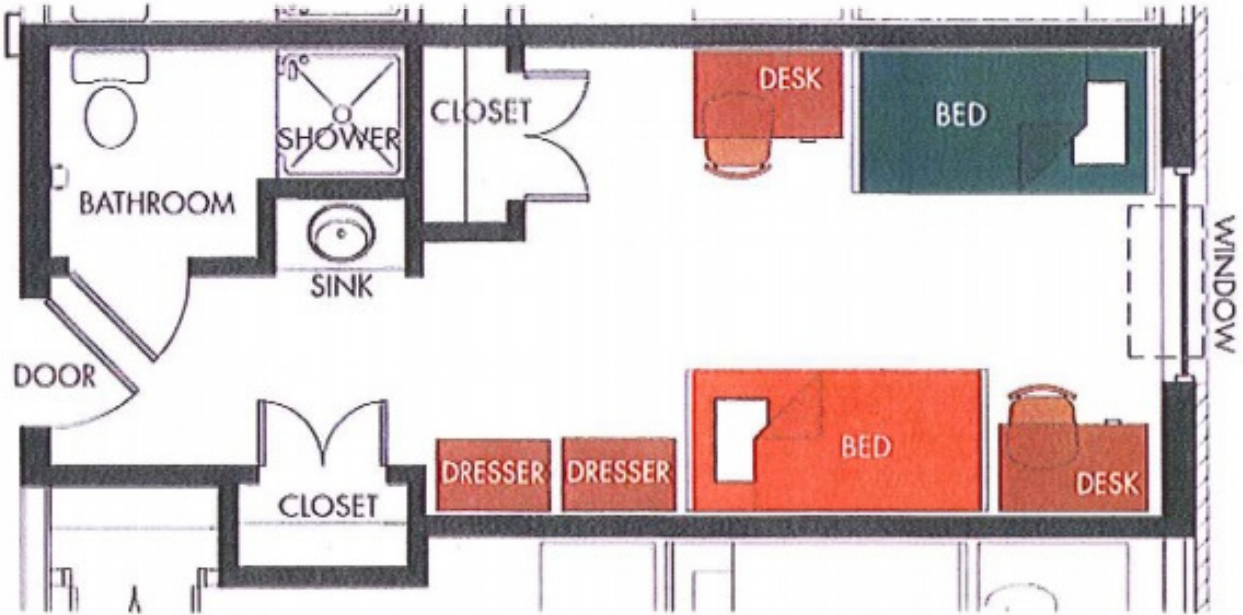

# WEST VILLAGE 1 & TUBMAN HOUSE UNIT MEASUREMENTS

## THE FOLLOWING IS APPROXIMATE MEASUREMENTS FOR YOUR WEST VILLAGE 1 & TUBMAN UNIT:

Extra Long Twin Bed: 38"W x 36"H x 85"L (Bed's are adjustable up to 36". No risers are needed.)

Desk: 42"W x 24"D x 30"H

Desk Chair: 20.5"W x 21.5"D x 33.5"H Dresser: 30"W x 34"D x 30"H

Typical Unit Size: 26'L x 12'W

Typical Closet: 2'D x 4'W

Typical Window: 58"W x 58"H

Typical Shower Curtain: 6'W x 6'H

(\*\*Please note that all measurements are an approximation and individual unit measurements can vary slightly.)

## The Room Includes:

- 2 Twin XL Beds
- 2 Desks
- 2 Desk Chairs
- 2 Dressers
- 2 closets
- Bathroom with separate vanity area